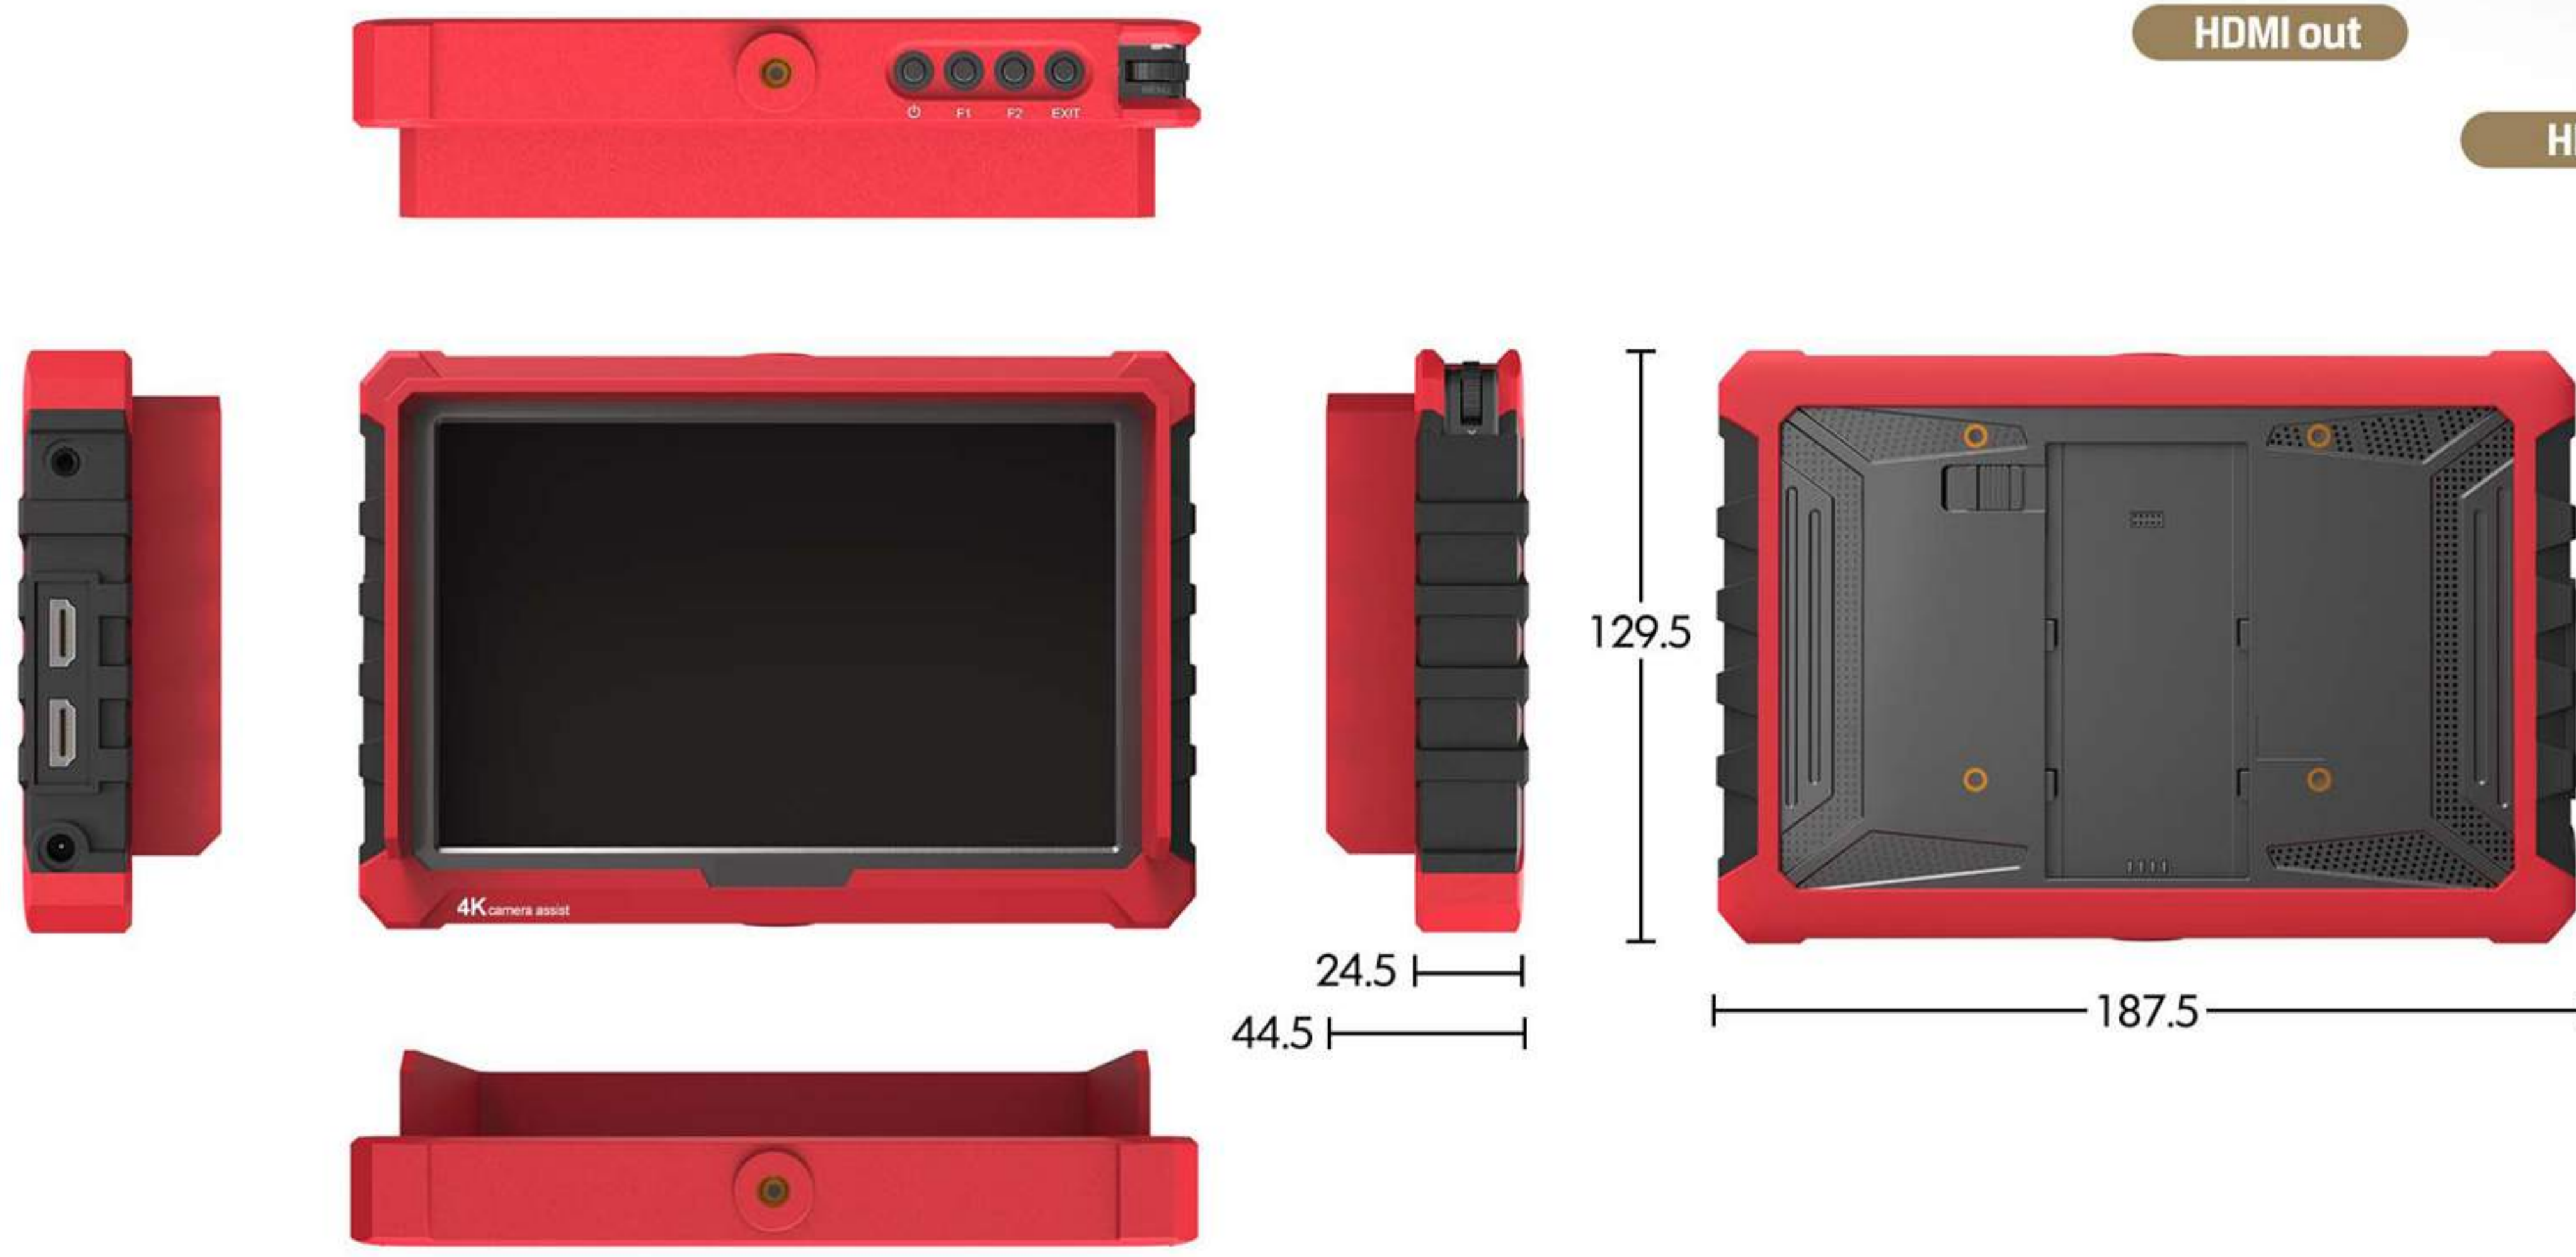

CT750HO

4K CAMERA ASSIST

Broadcast monitor for 4K/Full HD camcorder & DSLR
Application for taking photos & making movies

1920x1200
Resolution

4K HDMI

A Better Camera Mate

CT750HO matches with world-famous 4K/FHD camera brands, to assist cameraman in better photography experience.

8bit Full HD Display

- 7" 16:10 8bit IPS LCD panel with 1920x1200 native resolution (324ppi), enjoy sharper, more detailed image with richer colors than ever before.
- 1000:1 high contrast, 500cd/m² high brightness and 170° wide viewing angles, for excellent viewing experience.

4K HDMI Input & Loop Output

- HDMI signal can loop output to the other monitor or device when HDMI signal input to CT750HO.

Camera Auxiliary Functions

CT750HO provides plenty of auxiliary functions for taking photos and making movies, such as peaking, false color and audio level meter.

- Peaking
- False color
- Histogram
- Exposure
- Level meter
- Image flip
- Pix to pix
- Grid
- Check field
- Zoom
- Underscan
- Image freeze
- Aspect ratio
- Center marker
- Screen marker

Compact & Light-weight Design

20.5mm thickness and 320g weight, which make great convenient for cameraman in outdoor or handheld applications.

Durable Protection

- Silicon rubber case with sun shade, providing an overall protection from drop, shock, sunlight and bright light environment.

Easy-to-use

SPECIFICATIONS | ACCESSORIES

DISPLAY	Display Screen	7" IPS
	Physical Resolution	1920x1200
	Aspect Ratio	16:10
	Brightness	500cd/m²
INPUT OUTPUT	HDMI	1
	HDMI	1
AUDIO	Speaker	1
	Ear Phone Slot	1
POWER	Current	1A
	Input Voltage	DC 7-24V
	Battery Plate	F970
	Power Consumption	≤12W
ENVIRONMENT	Operating Temperature	-20°C~60°C
	Storage Temperature	-30°C~70°C
DIMENSION	Dimension (LWD)	182.1x124x20.5mm
	Weight	320g