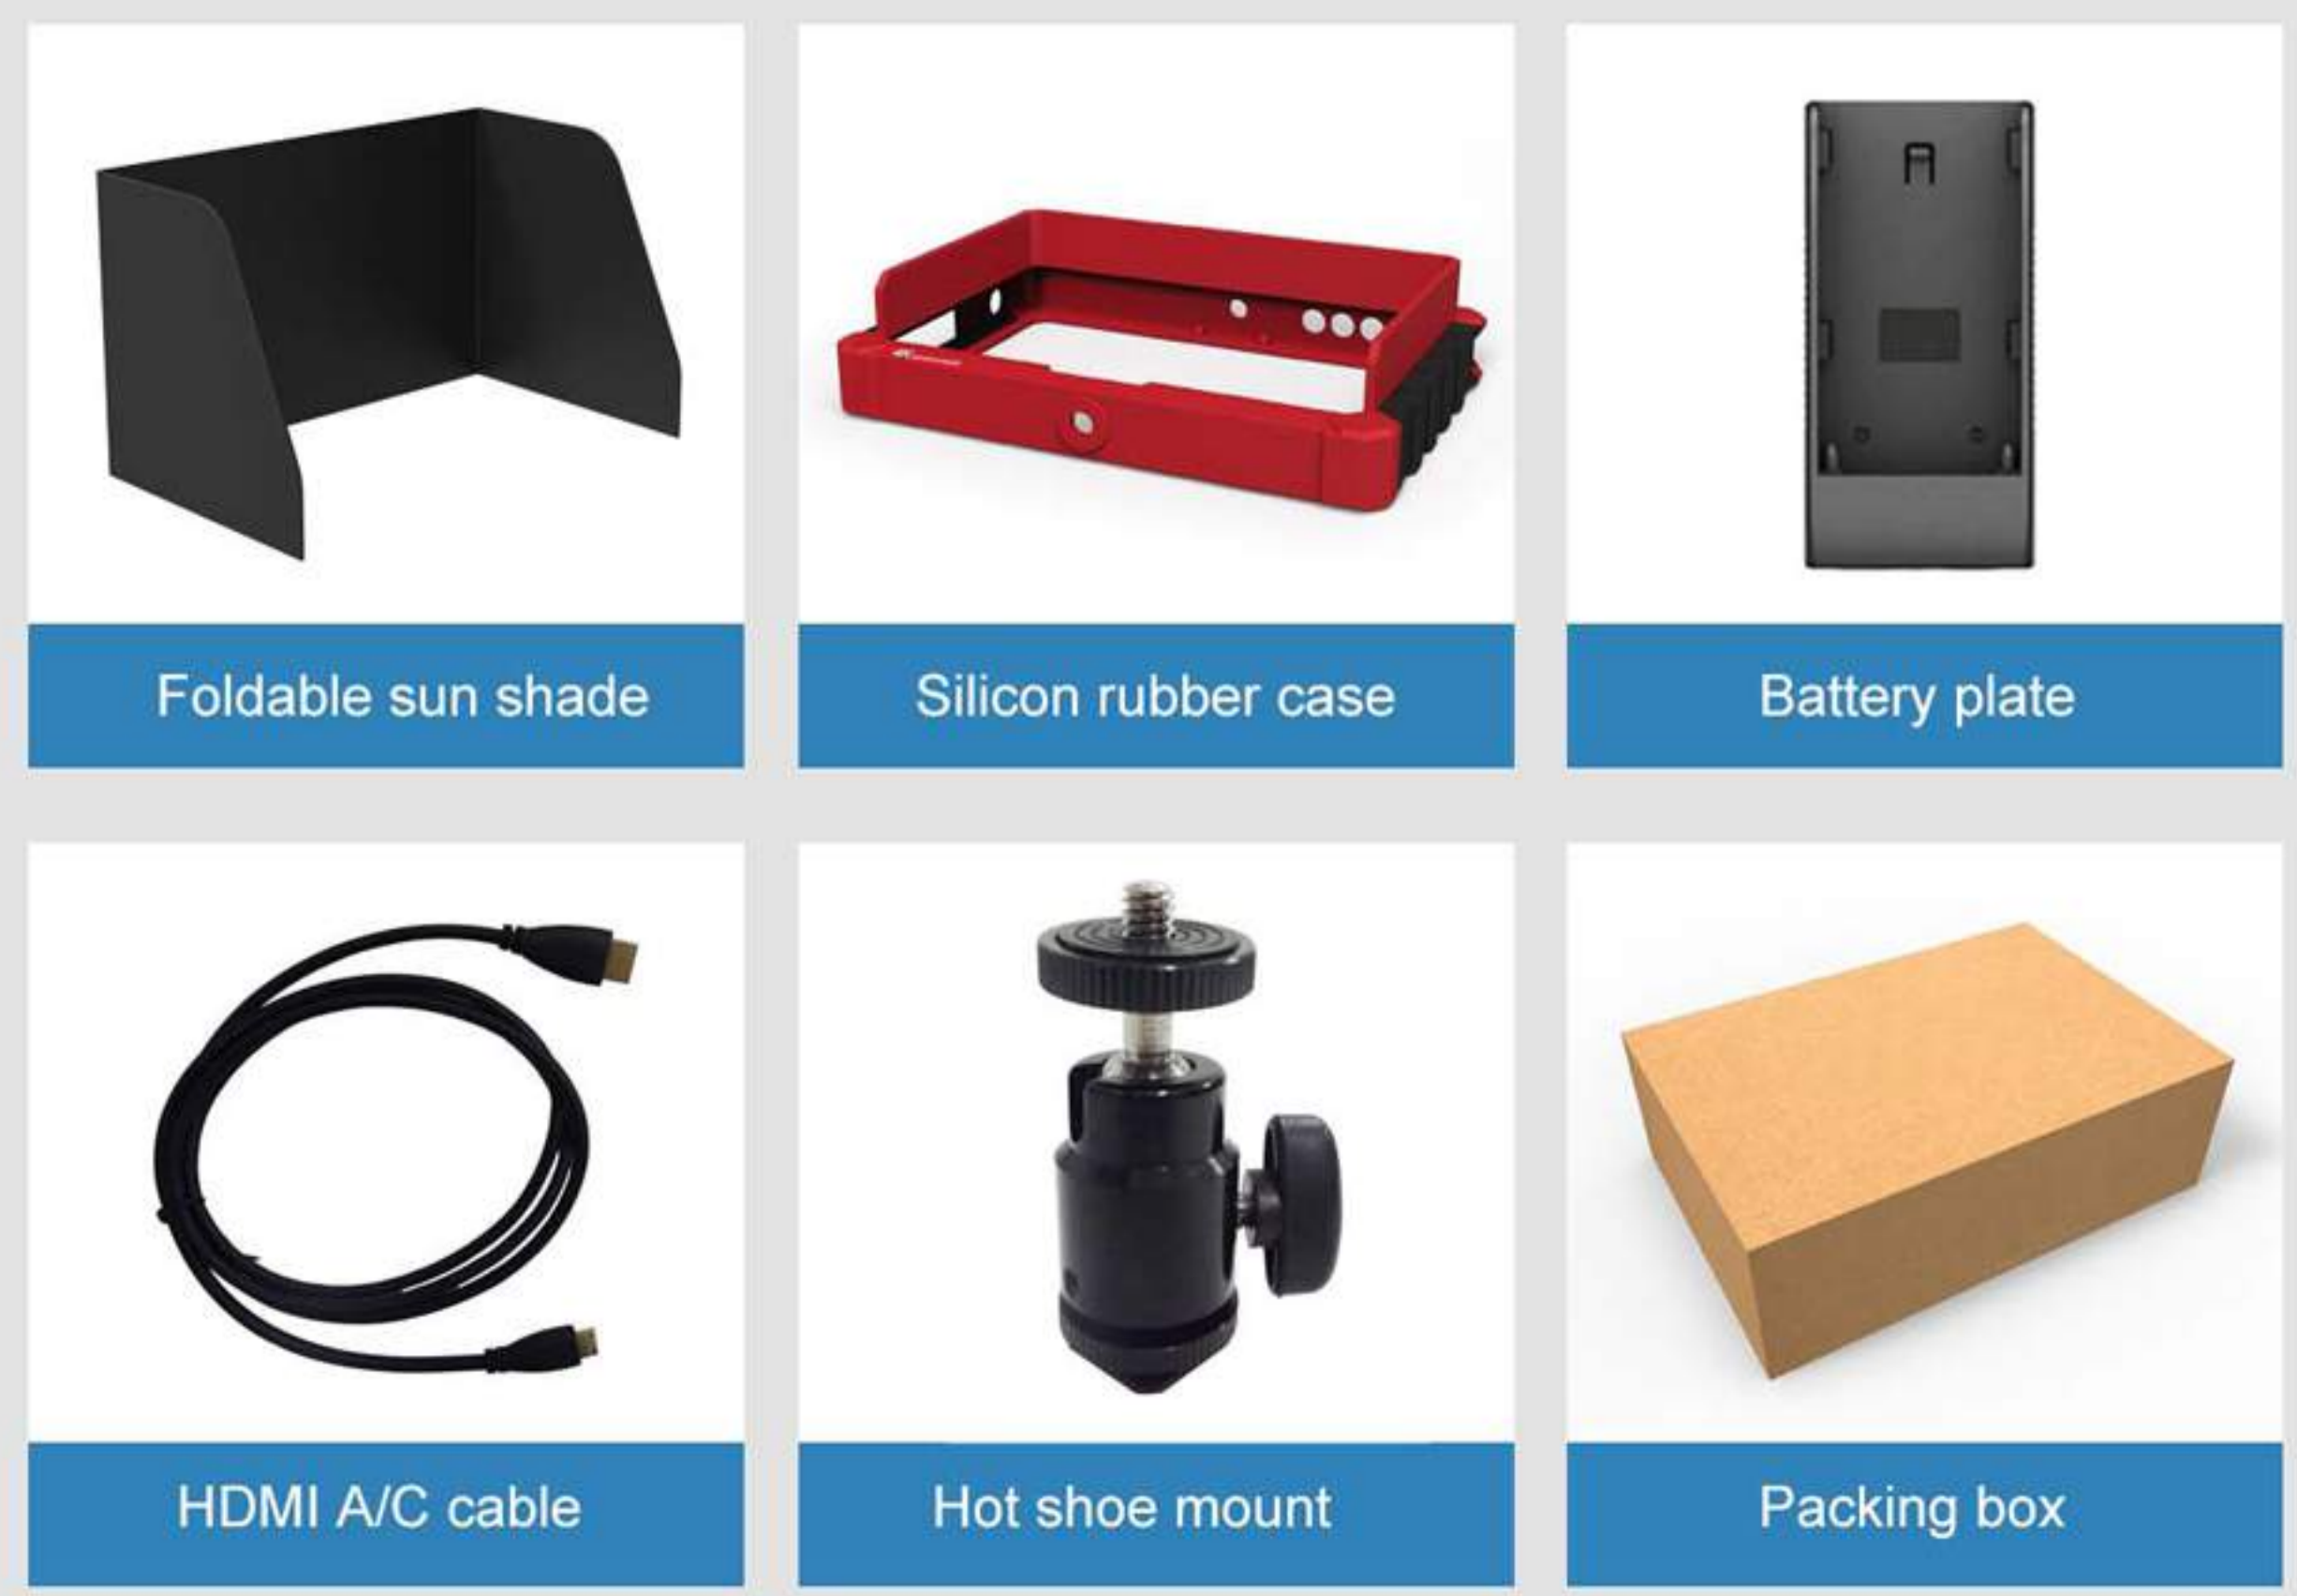

Easy-to-use

SPECIFICATIONS | ACCESSORIES

DISPLAY	Display Screen	7" IPS
	Physical Resolution	1920x1200
	Aspect Ratio	16:10
	Brightness	500cd/m²
INPUT OUTPUT	HDMI	1
	HDMI	1
AUDIO	Speaker	1
	Ear Phone Slot	1
POWER	Current	1A
	Input Voltage	DC 7-24V
	Battery Plate	F970
	Power Consumption	≤12W
ENVIRONMENT	Operating Temperature	-20°C~60°C
	Storage Temperature	-30°C~70°C
DIMENSION	Dimension (LWD)	182.1x124x20.5mm
	Weight	320g