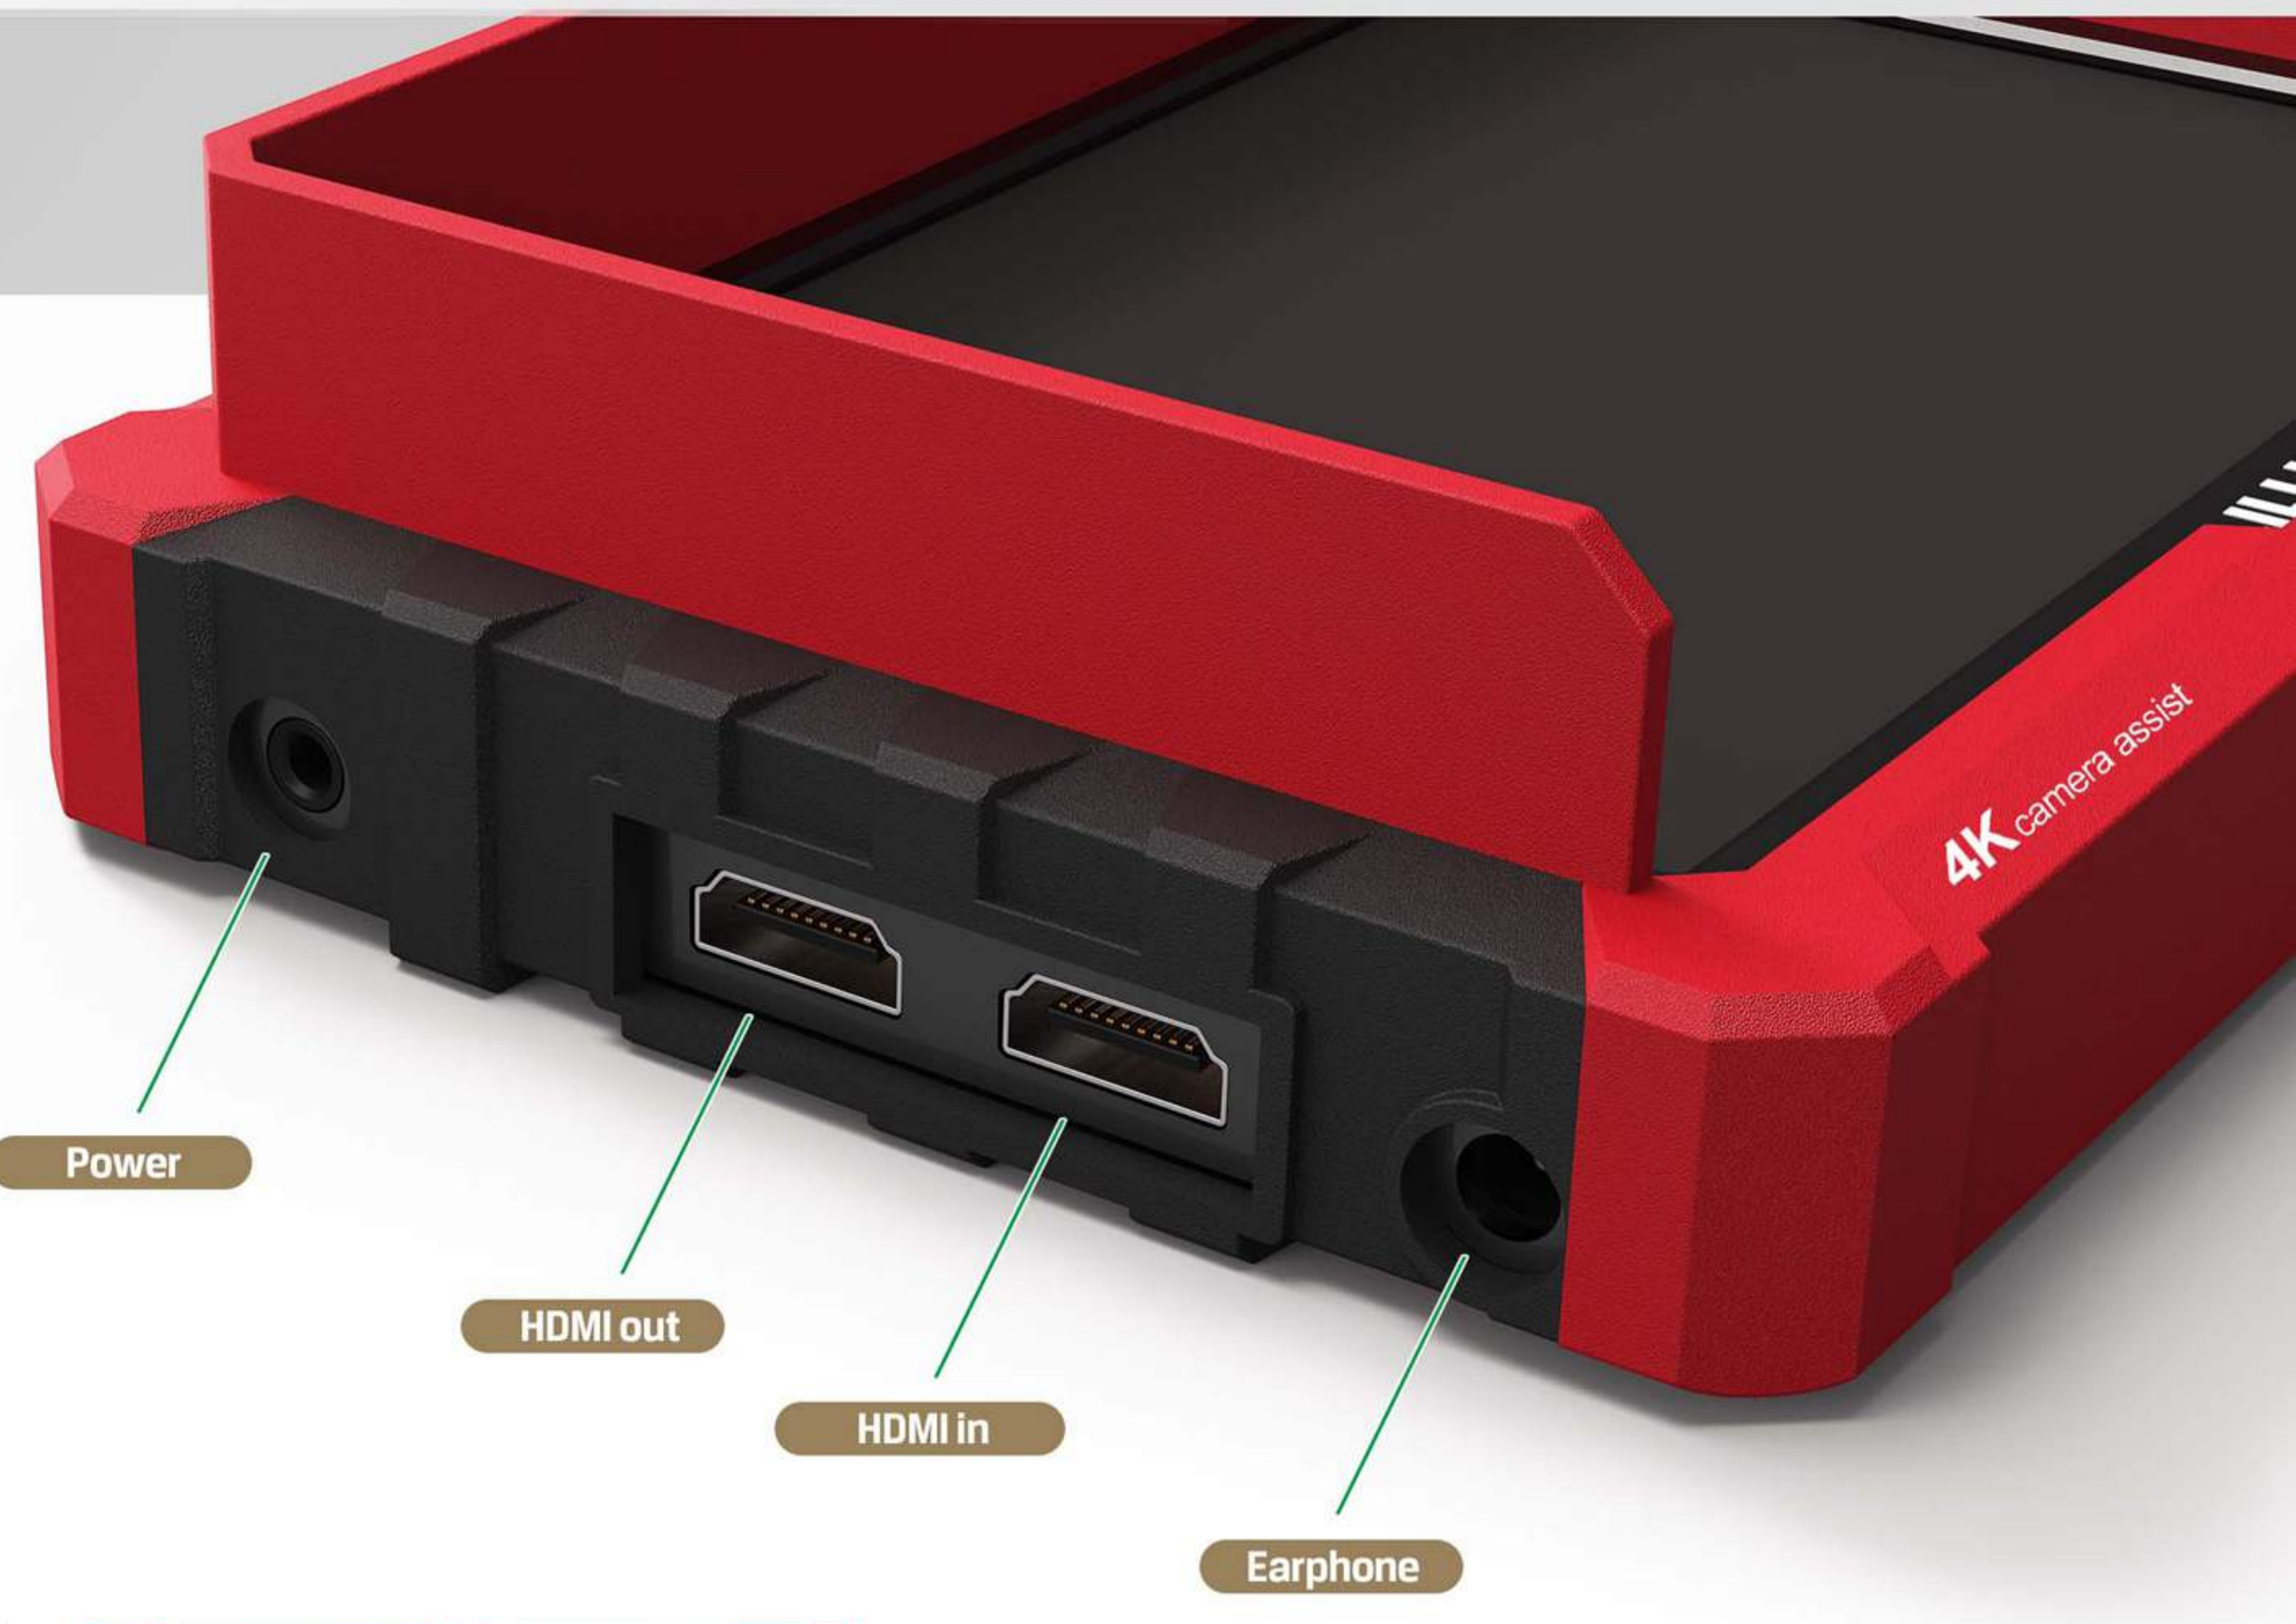

CT750HO

4K CAMERA ASSIST

Broadcast monitor for 4K/Full HD camcorder & DSLR
Application for taking photos & making movies

1920x1200
Resolution

4K HDMI

A Better Camera Mate

CT750HO matches with world-famous 4K/FHD camera brands, to assist cameraman in better photography experience.

8bit Full HD Display

- 7" 16:10 8bit IPS LCD panel with 1920x1200 native resolution (324ppi), enjoy sharper, more detailed image with richer colors than ever before.
- 1000:1 high contrast, 500cd/m² high brightness and 170° wide viewing angles, for excellent viewing experience.

4K HDMI Input & Loop Output

- HDMI signal can loop output to the other monitor or device when HDMI signal input to CT750HO.

Camera Auxiliary Functions

CT750HO provides plenty of auxiliary functions for taking photos and making movies, such as peaking, false color and audio level meter.

- Peaking
- False color
- Histogram
- Exposure
- Level meter
- Image flip
- Pix to pix
- Grid
- Check field
- Zoom
- Underscan
- Image freeze
- Aspect ratio
- Center marker
- Screen marker

Compact & Light-weight Design

20.5mm thickness and 320g weight, which make great convenient for cameraman in outdoor or handheld applications.

Durable Protection

- Silicon rubber case with sun shade, providing an overall protection from drop, shock, sunlight and bright light environment.

Easy-to-use

SPECIFICATIONS | ACCESSORIES

DISPLAY	Display Screen	7" IPS
	Physical Resolution	1920x1200
	Aspect Ratio	16:10
	Brightness	500cd/m²
INPUT OUTPUT	HDMI	1
	HDMI	1
AUDIO	Speaker	1
	Ear Phone Slot	1
POWER	Current	1A
	Input Voltage	DC 7-24V
	Battery Plate	F970
	Power Consumption	≤12W
ENVIRONMENT	Operating Temperature	-20°C~60°C
	Storage Temperature	-30°C~70°C
DIMENSION	Dimension (LWD)	182.1x124x20.5mm
	Weight	320g